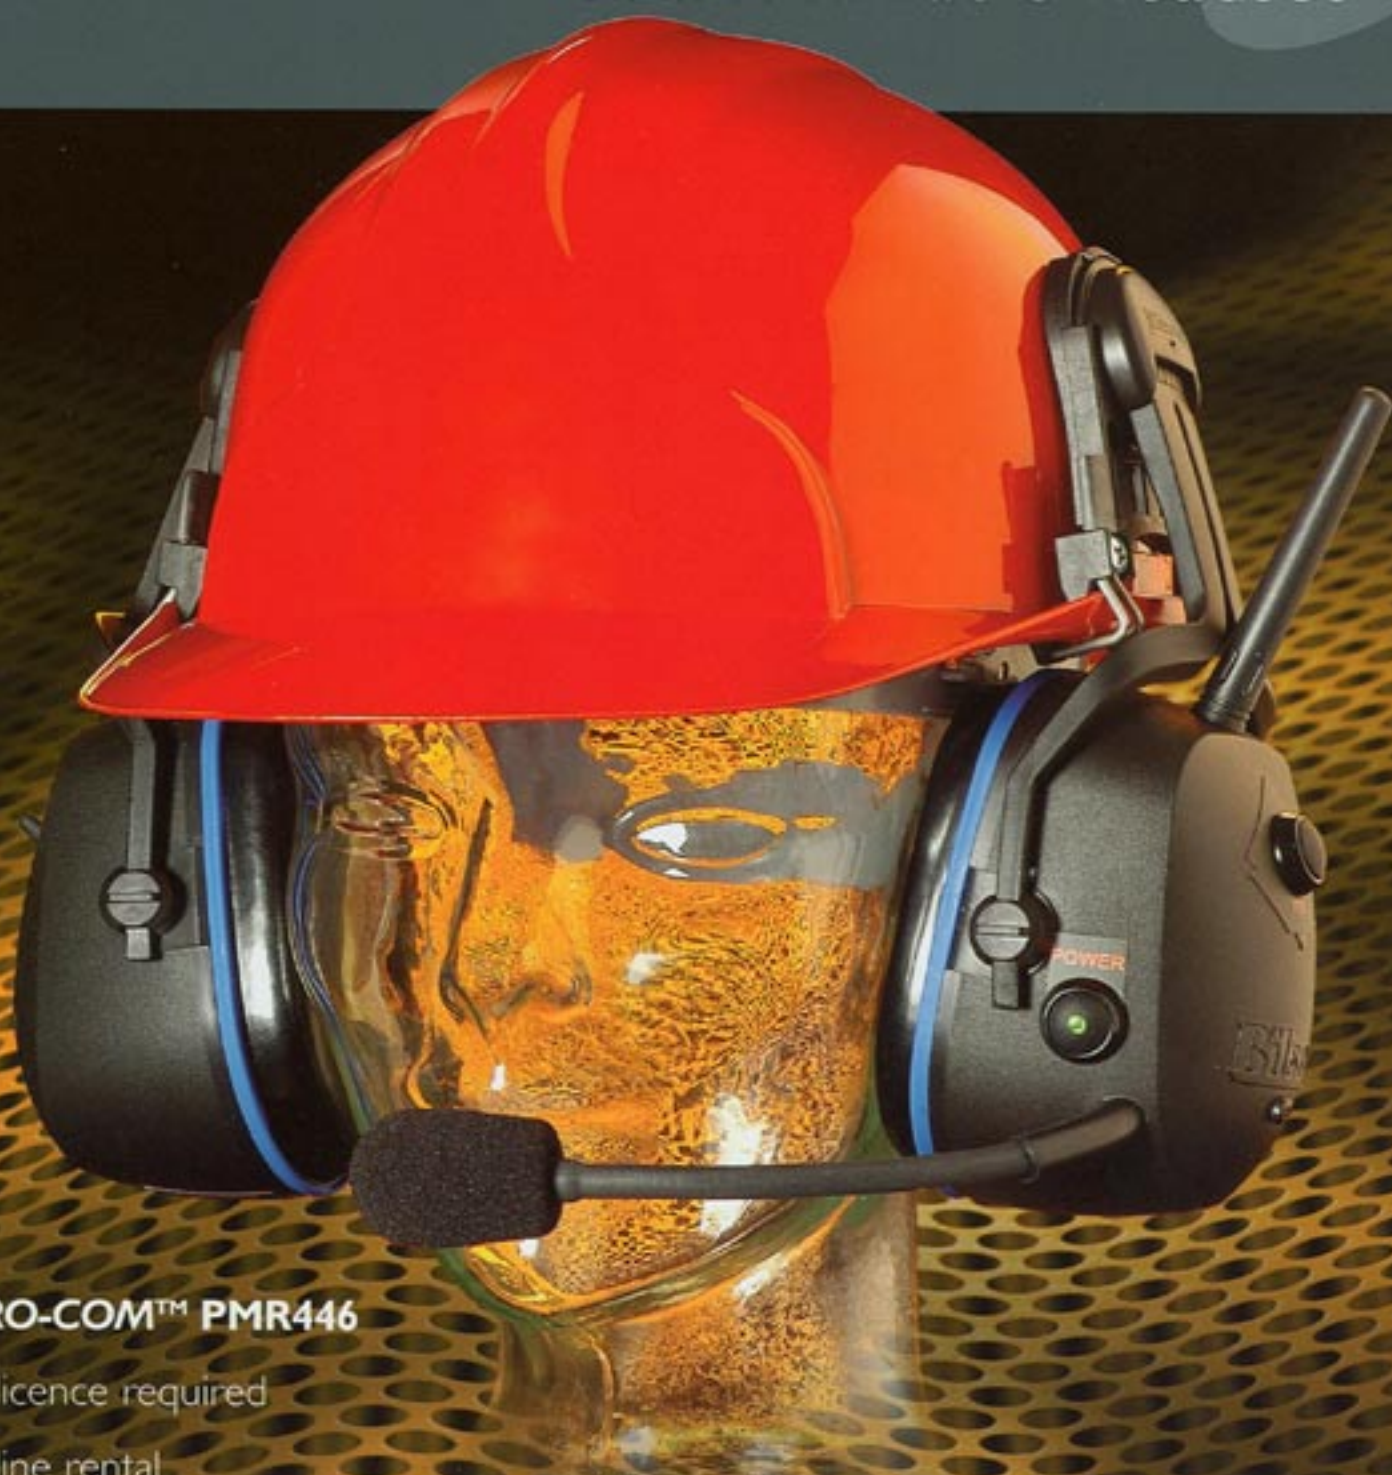

EURO-COM™ heavy duty, fully integrated PMR446 radio headset

EURO-COM™ PMR446

No licence required

No line rental

No call charges

Up to 3km range

Entel UK